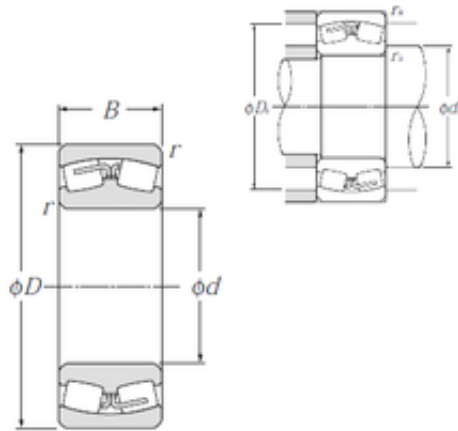

BEARING USA CORP.

190 mm x 340 mm x 120 mm NTN 23238B Spherical Roller Bearings

Bearing No. 23238B

23238B Bearing 2D drawings and 3D CAD models

Size	190x340x120 mm
Bore Diameter	190 mm
Outer Diameter	340 mm
Width	120 mm
d	190 mm
D	340 mm
B	120 mm
C	120 mm
r min.	4 mm
da min.	208 mm
Da max.	322 mm
ra max.	3 mm
Weight	47,6 Kg
Basic dynamic load rating (C)	1 400 kN
Basic static load rating (C0)	2 330 kN
(Grease) Lubrication Speed	920 r/min
(Oil) Lubrication Speed	1 200 r/min
Calculation factor (e)	0,36
Calculation factor (Y0)	1,85
Calculation factor (Y1)	1,89
Category	Bearings
Inventory	0.0
Manufacturer Name	NTN
Minimum Buy Quantity	N/A
Weight / Kilogram	47.2