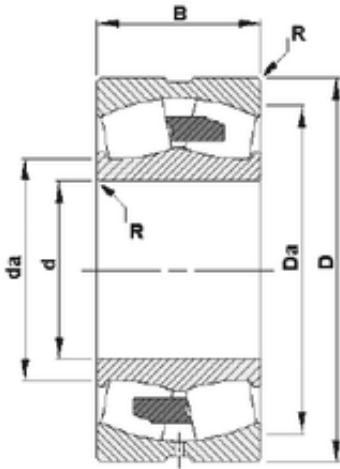

BEARING USA CORP.

480 mm x 650 mm x 128 mm Timken 23996YMB Spherical Roller Bearing

Bearing No. 23996YMB

23996YMB Bearing 2D drawings and 3D CAD models

Size	480x650x128 mm
Bore Diameter	480 mm
Outer Diameter	650 mm
Width	128 mm
d	480 mm
D	650 mm
B	128 mm
C	128 mm
R	4 mm
Da	614 mm
da	522 mm