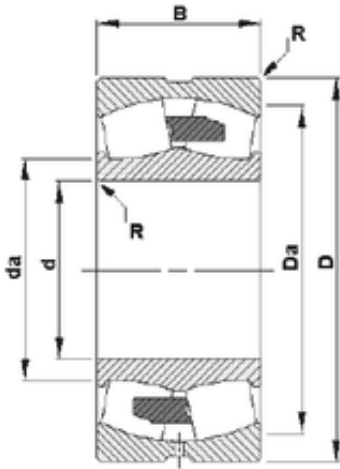

BEARING USA CORP.

460 mm x 680 mm x 163 mm Timken 23092YMB Spherical Roller Bearing

Bearing No. 23092YMB

23092YMB Bearing 2D drawings and 3D CAD models

Size	460x680x163 mm
Bore Diameter	460 mm
Outer Diameter	680 mm
Width	163 mm
d	460 mm
D	680 mm
B	163 mm
C	163 mm
R	5 mm
Da	631 mm
da	512 mm